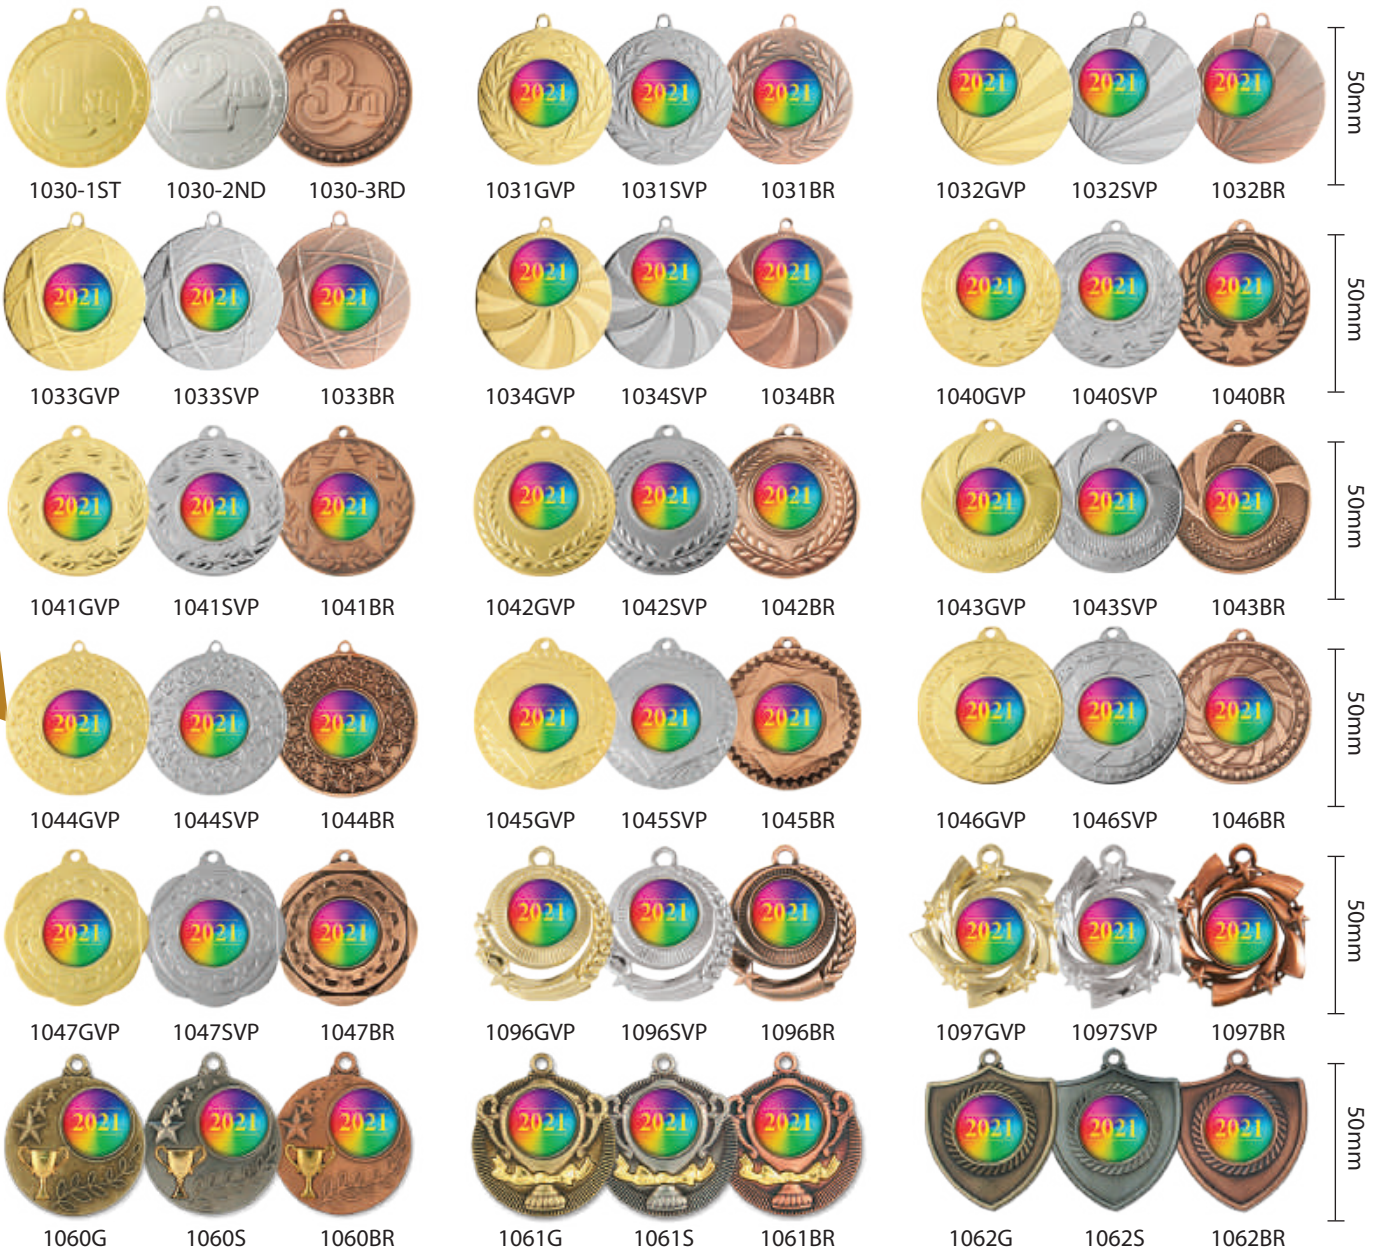

SUPER HEAVY WEIGHT TRADITIONAL DESIGN

SPORTING VALUES MEDAL WITH INSCRIBED EDGE: RESPECT • COURAGE HONOR • FRIENDSHIP • PASSION • VICTORY • FAIR PLAY • EFFORT

SUPER HEAVY WEIGHT CONTEMPORARY DESIGN