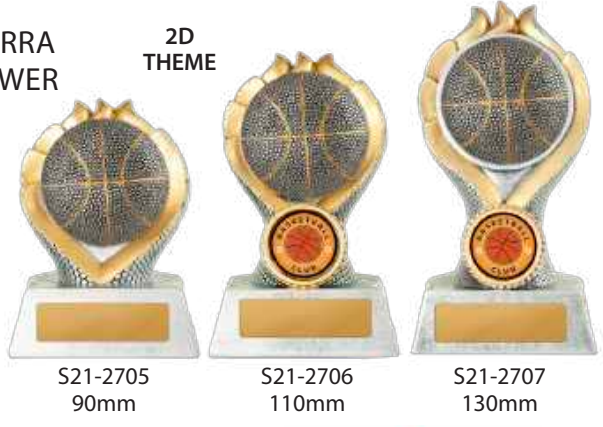

**4 SIZES - Female**  
 125mm 658-7FA  
 150mm 658-7FB  
 175mm 658-7FC  
 200mm 658-7FD

REVERSE ANGLE

REVERSE ANGLE

**4 SIZES - Male**  
 125mm 658-7MA  
 150mm 658-7MB  
 175mm 658-7MC  
 200mm 658-7MD

**ANGEL VICTORY TOWER**

3D THEME

4 SIZES

- 150mm S21-2701
- 175mm S21-2702
- 195mm S21-2703
- 225mm S21-2704

**SIERRA TOWER**

2D THEME

- S21-2705 90mm
- S21-2706 110mm
- S21-2707 130mm

**CHALLENGER SERIES**

2D THEME

- S21-2708 125mm
- S21-2709 150mm
- S21-2710 175mm

3D THEME

2D THEME

3 SIZES

- 150mm S21-2714
- 175mm S21-2715
- 200mm S21-2716

3 SIZES

- 125mm S21-2711
- 150mm S21-2712
- 175mm S21-2713

**EZI REZ 7 SERIES**

4 SIZES

- 130mm 7A-FIN7G
- 150mm 7B-FIN7G
- 180mm 7C-FIN7G
- 210mm 7D-FIN7G

4 SIZES

- 130mm 7A-7FIN7G
- 150mm 7B-7FIN7G
- 180mm 7C-7FIN7G
- 210mm 7D-7FIN7G

PLEASE NOTE THAT THE SMALLEST 7 SERIES STAND DOES NOT TAKE A 1 INCH CENTRE