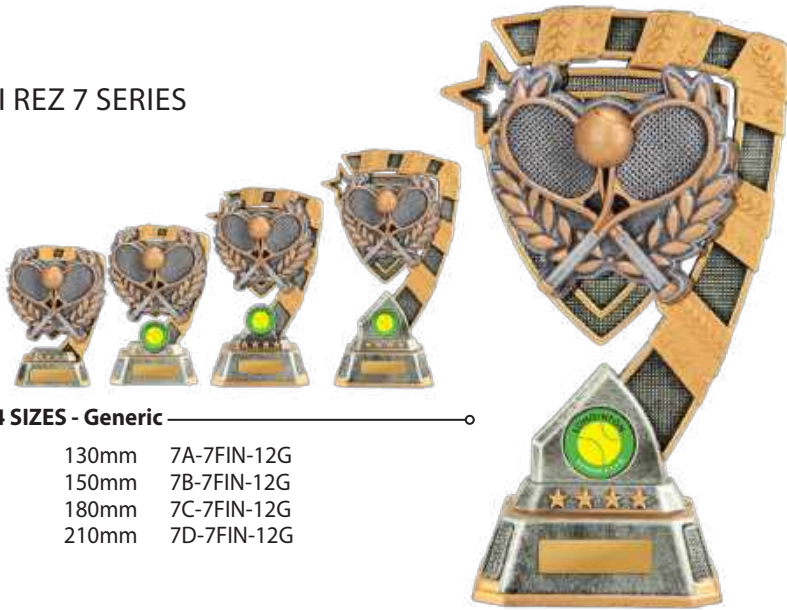

150mm	S21-4701
175mm	S21-4702
195mm	S21-4703
225mm	S21-4704

TYPHOON SERIES

3 SIZES

648-12A	120mm
648-12B	140mm
648-12C	155mm

CHALLENGER SERIES

3 SIZES

125mm	S21-4705
150mm	S21-4706
175mm	S21-4707

2D THEME FEMALE

EZI REZ 7 SERIES

4 SIZES - Generic

- 130mm 7A-7FIN-12G
- 150mm 7B-7FIN-12G
- 180mm 7C-7FIN-12G
- 210mm 7D-7FIN-12G

PLEASE NOTE THAT THE SMALLEST 7 SERIES STAND DOES NOT TAKE A 1 INCH CENTRE

4 SIZES - Generic