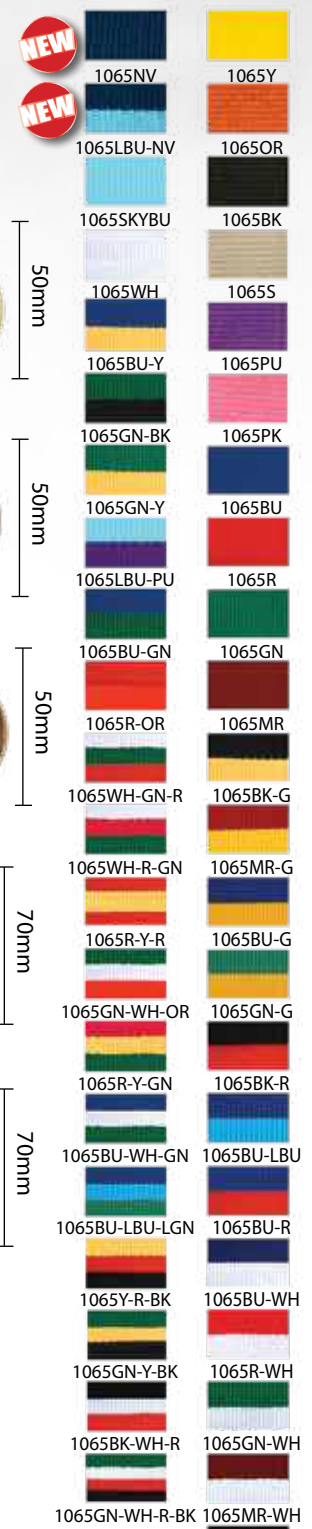

MEDALS, MEDAL CASES & RIBBONS