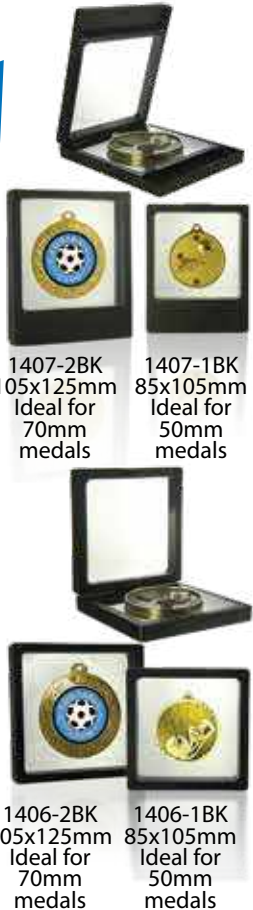

MAGIC MEDAL CASES

Transparent membrane secures medal in place suspending it within the frame of the box.

CLASSIC MEDAL CASES

Available in 2 sizes

Ideal for 50mm medals	1404-1BK 70x70mm	1404-1CH 70x70mm	1404-1RB 70x70mm	1404-1GN 70x70mm	1404-1WG 70x70mm
Ideal for 70mm medals	1404-2BK 92x92mm	1404-2CH 92x92mm	1404-2RB 92x92mm	1404-2GN 92x92mm	1404-2WG 92x92mm

METALLIC MEDAL CASES

Available in 2 sizes

Ideal for 50mm medals	1404-1ER 70x70mm	1404-1SVP 70x70mm	1404-1GVP 70x70mm	1404-1EBU 70x70mm	1404-1EPU 70x70mm	1404-1EPK 70x70mm	1404-1EGN 70x70mm
Ideal for 70mm medals	1404-2ER 92x92mm	1404-2SVP 92x92mm	1404-2GVP 92x92mm	1404-2EBU 92x92mm	1404-2EPU 92x92mm	1404-2EPK 92x92mm	1404-2EGN 92x92mm

BUDGET MEDAL CASES

Takes 50mm and 70mm medals