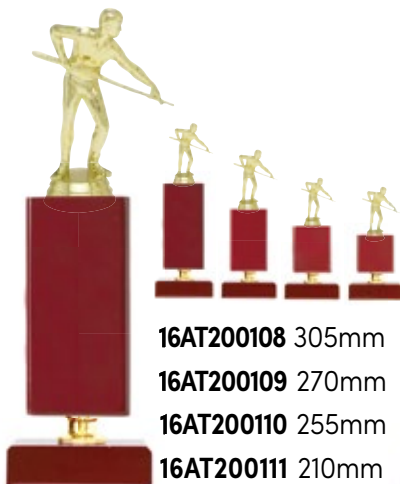

BILLIARDS/SNOOKER/POOL

BILLIARDS - SNOOKER - POOL

Individually Gift Boxed ■
16AT200104 25mm Holder

16AT200101 155mm **16AT200102** 180mm **16AT200103** 205mm
Pool Generic Holder ■

16AT200105 155mm **16AT200106** 175mm **16AT200107** 215mm
■ Pool Generic Holder

16AT200108 305mm
16AT200109 270mm
16AT200110 255mm
16AT200111 210mm

Pool Male ■

16AT200112 305mm
16AT200113 270mm
16AT200114 255mm
16AT200115 210mm

Pool Female ■

16AT200116 295mm
16AT200117 260mm
16AT200118 235mm
16AT200119 220mm

BLACK

KM

BLUE

BM

PURPLE

PM

AVAILABLE IN THE ABOVE COLOURS

16AT200201
178mm