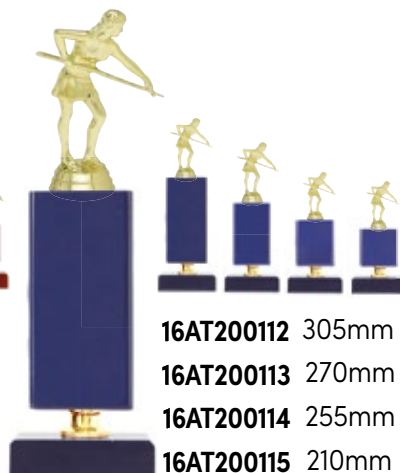

BILLIARDS/SNOOKER/POOL

BILLIARDS - SNOOKER - POOL

Individually Gift Boxed ■
16AT200104 25mm Holder

16AT200101 155mm **16AT200102** 180mm **16AT200103** 205mm
Pool Generic Holder ■

16AT200105 155mm **16AT200106** 175mm **16AT200107** 215mm
■ Pool Generic Holder

16AT200108 305mm
16AT200109 270mm
16AT200110 255mm
16AT200111 210mm

Pool Male ■

16AT200112 305mm
16AT200113 270mm
16AT200114 255mm
16AT200115 210mm

Pool Female ■

16AT200116 295mm
16AT200117 260mm
16AT200118 235mm
16AT200119 220mm

BLACK

KM

BLUE

BM

PURPLE

PM

AVAILABLE IN THE ABOVE COLOURS

16AT200201
178mm