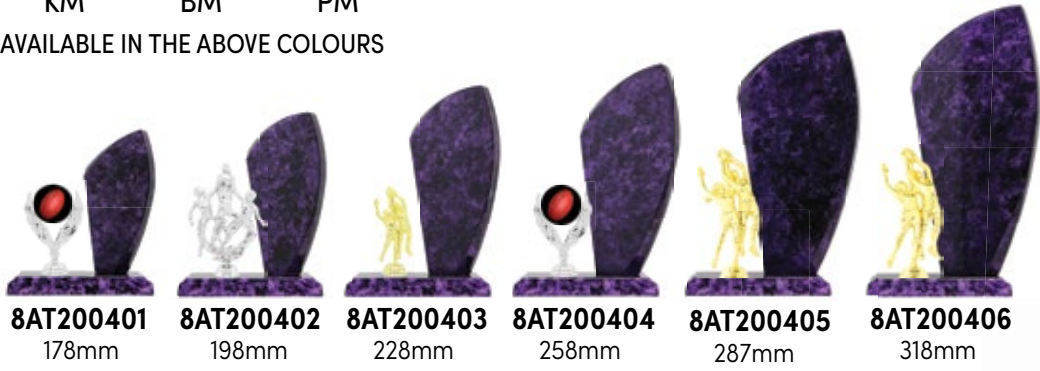

AVAILABLE IN THE ABOVE COLOURS

AVAILABLE IN THE ABOVE COLOURS

**PFS3K** 440 x 395mm  
**PFS2K** 330 x 290mm  
**PFS1K** 235 x 210mm

■ Prestige Piano Finish Shield Black ■

**PFS3RW** 440 x 395mm  
**PFS2RW** 330 x 290mm  
**PFS1RW** 235 x 210mm

■ Prestige Piano Finish Shield Rosewood ■

**MC4420G** 420mm  
**MC4340G** 340mm  
**MC4290G** 290mm  
**MC4240G** 240mm  
**MC4200G** 200mm  
**MC4180G** 180mm

■ Engravable Gold Cup ■

**MC4420S** 420mm  
**MC4340S** 340mm  
**MC4290S** 290mm  
**MC4240S** 240mm  
**MC4200S** 200mm  
**MC4180S** 180mm