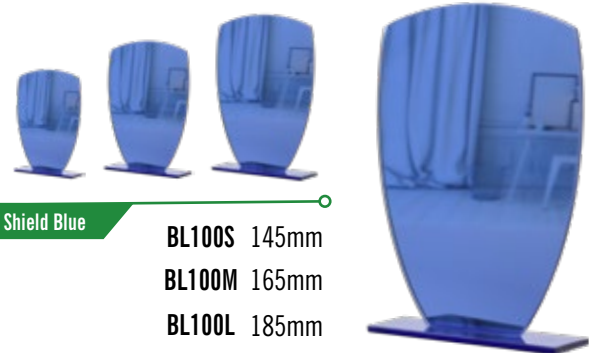

Can be fitted portrait or landscape

Metal stand included

Walnut Budget Plaque

Wall mount can be fitted portrait or landscape

- P68BM** 203 x 152mm
- P79BM** 225 x 178mm
- P810BM** 255 x 205mm
- P912BM** 305 x 230mm

High Gloss Blue Marble

Diamond Edge Glass

- CC905S** 180mm
- CC905M** 195mm
- CC905L** 215mm

Detachable Base

Gift Box Included

Curve Top Glass

- CC900S** 180mm
- CC900M** 200mm
- CC900L** 220mm

Detachable Base

Gift Box Included

Slim Shield Blue

- BL100S** 145mm
- BL100M** 165mm
- BL100L** 185mm

Diamond Top Glass

- CC620S** 170mm
- CC620M** 190mm
- CC620L** 210mm

Gift Box Included

Square Top Glass

- CC610S** 170mm
- CC610M** 190mm
- CC610L** 210mm